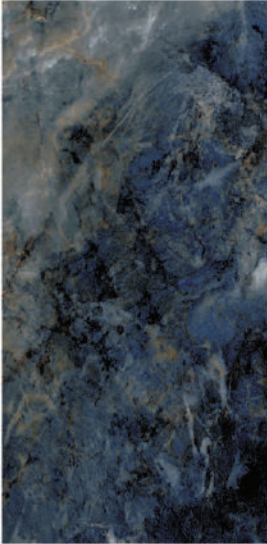

Ocean Blue

Wall | Floor | Polished

4 Faces

60x120

60x120