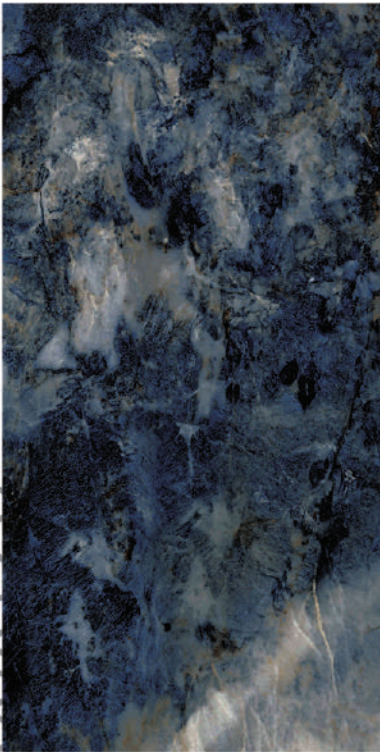

Ocean Blue

Wall | Floor | Polished

4 Faces

60x120

60x120