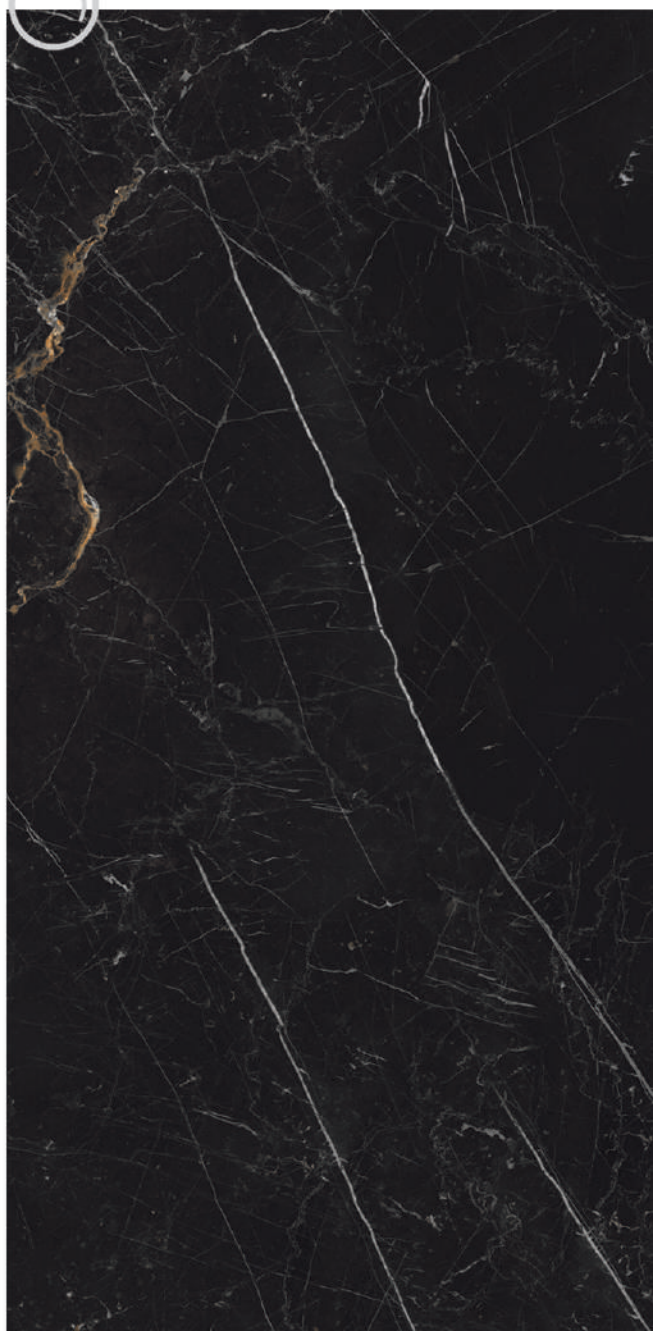

Hematit

Wall | Floor | Polished

3 Faces

60x120