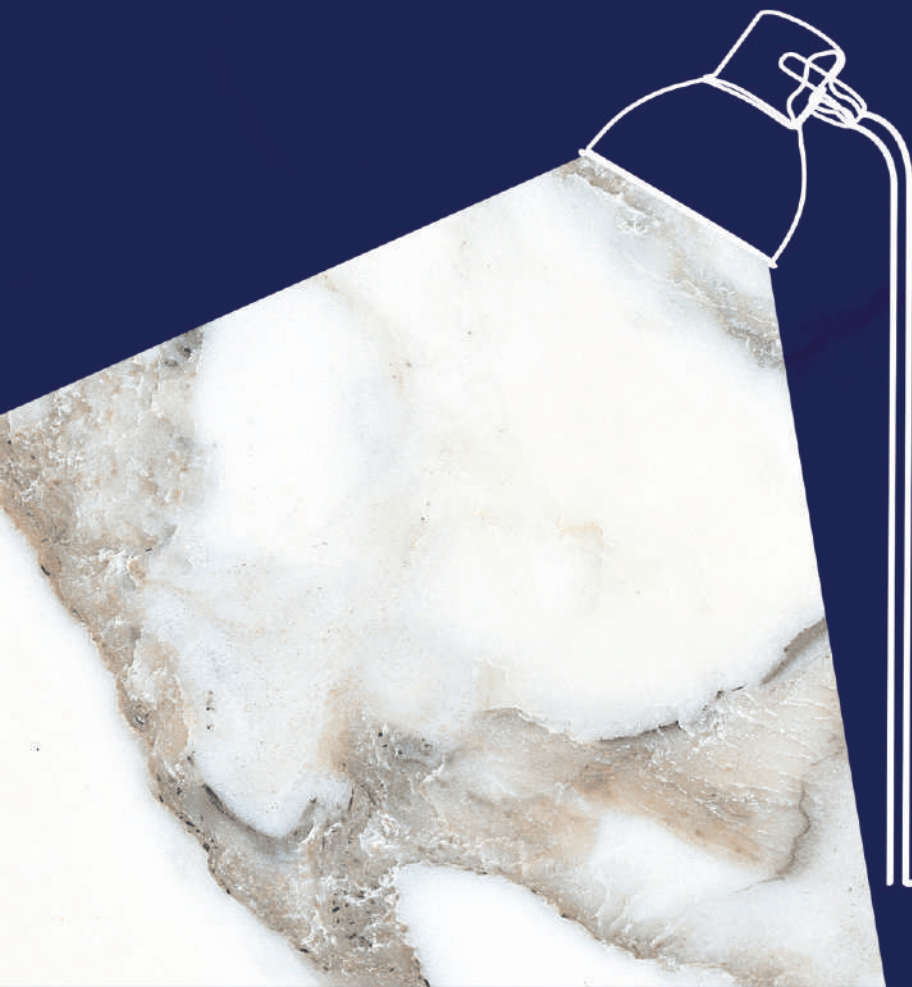

hafez
TILE & CERAMIC

START