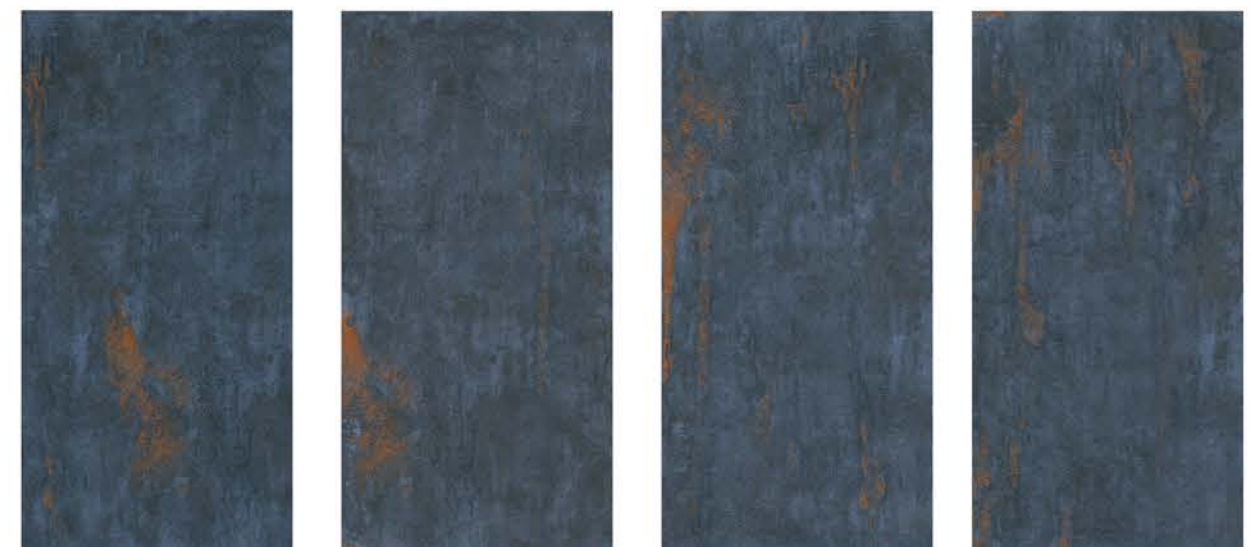

80*160
DARK BLUE
4FACES