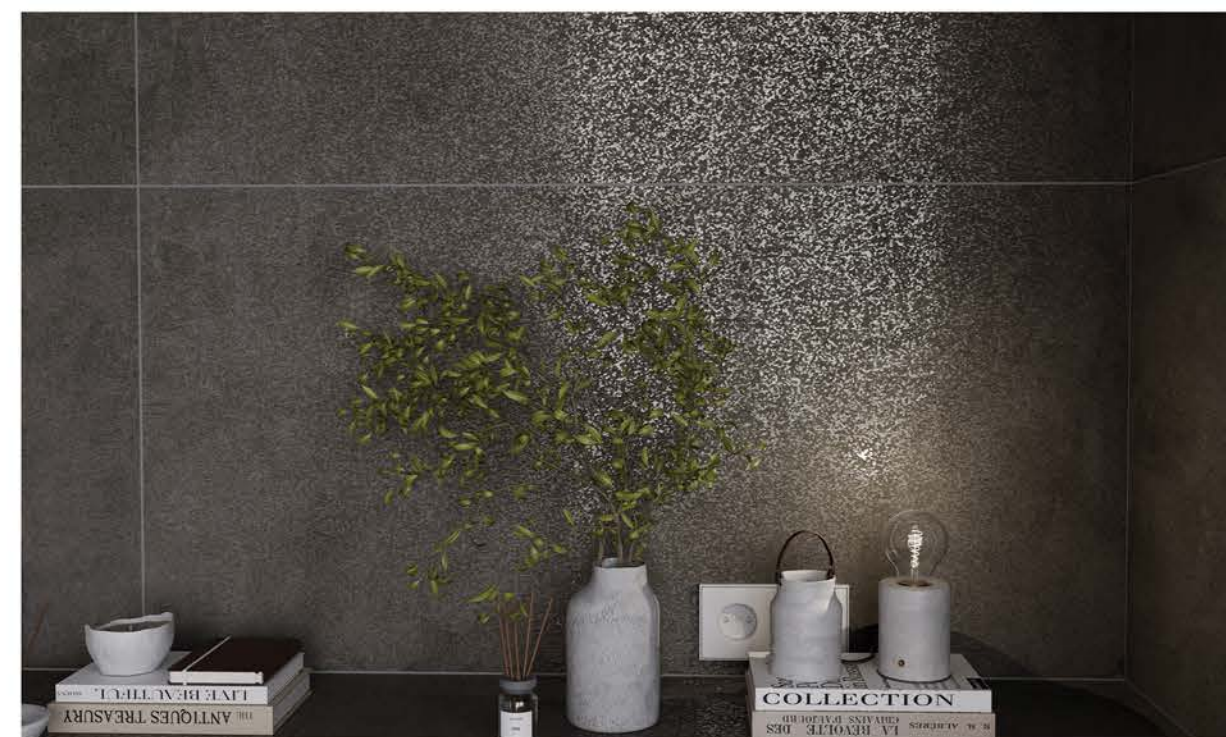

80*160
DARK GRAY
4FACES

SIMPLICITY IS THE ULTIMATE SOPHISTICATION.
LEONARDO DA VINCI

ELEGANT

80X160

ELEGANT

80X160

SEMI POLISHED

"ELEGANCE DOES NOT CATCH THE EYE. IT STAYS IN
MEMORY."
GIORGIO ARMANI