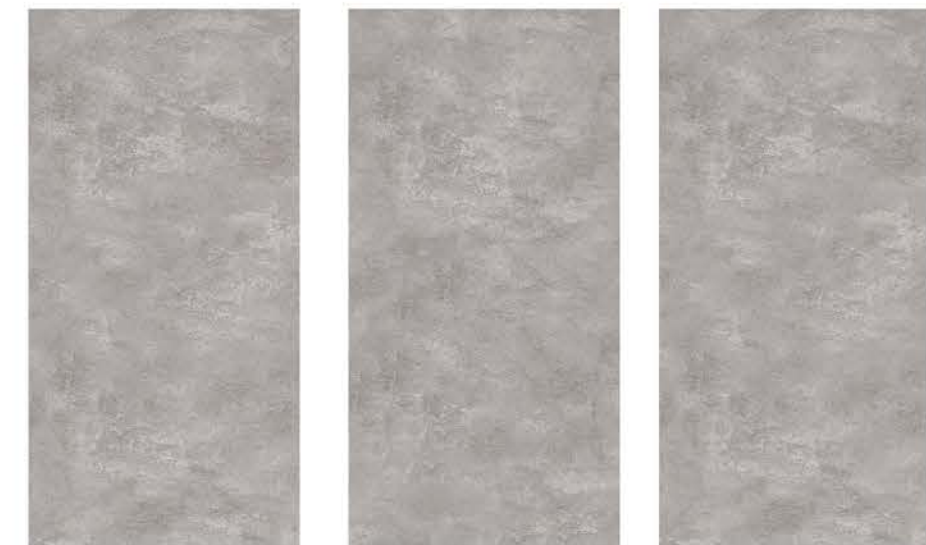

60*120
DARK GRAY
3FACES

"THE QUESTION IS. WHAT COLOR WILL EVERYTHING BE AT THAT MOMENT WHEN I COME FOR YOU? WHAT WILL THE SKY BE SAYING?"

MARKUS ZUSAK

CEMENTO

60X120

CEMENTO

"IF YOU ARE NOT WILLING TO RISK THE USUAL, YOU WILL
HAVE TO SETTLE FOR THE ORDINARY."
JIM ROHN