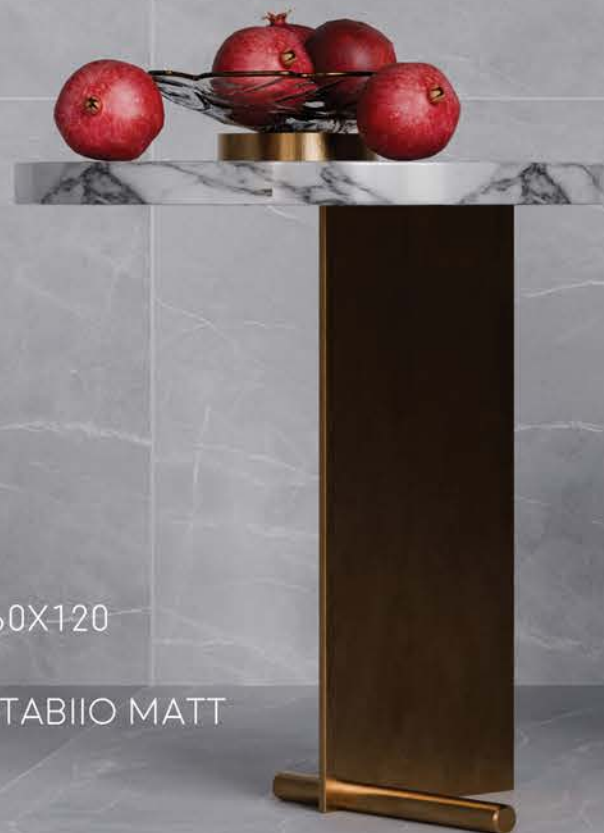

60*120
DARK BLUE
4FACES

"WHEN WE ARE DREAMING ALONE IT IS ONLY A DREAM.
WHEN WE ARE DREAMING WITH OTHERS, IT IS THE
BEGINNING OF REALITY."
HELDER CAMARA

LIT HGO W

60X120

LITHGOW

"I DREAM OF PAINTING AND THEN I PAINT MY DREAM."
VINCENT VAN GOGH