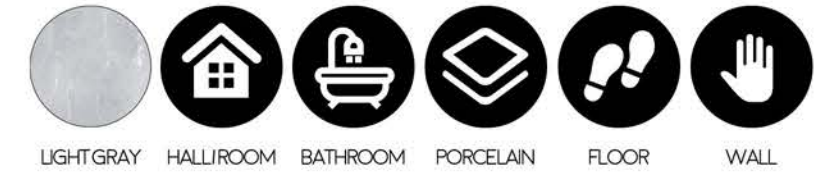

LITHGOW

SMALL TABIIO MATT

THICKNESS 9MM

SMALL TABIIO MATT

PALLET	SQM SUGGESTION	WEIGHT OF TRUCK	WEIGHT OF PER PALLET (KG)	WEIGHT OF PER CARTOON (KG)	SQM ON PER PALLET	SQM PER CARTOON	NO. OF CARTOONS IN PER PALLET	NO. OF TILES IN PER CARTOONS	SIZE
17	1321.92	27574	1622	42	73.44	2.16	34	3	60X120