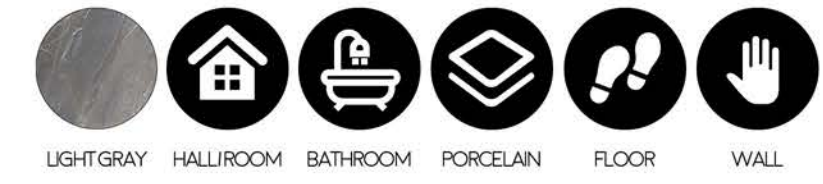

SPINEL

NANO POLISHED

PALLET	SQM SUGGESTION	WEIGHT OF TRUCK	WEIGHT OF PER PALLET (KG)	WEIGHT OF PER CARTOON (KG)	SQM ON PER PALLET	SQM PER CARTOON	NO. OF CARTOONS IN PER PALLET	NO. OF TILES IN PER CARTOONS	SIZE
17	1321.92	27574	1622	42	73.44	2.16	34	3	60X120