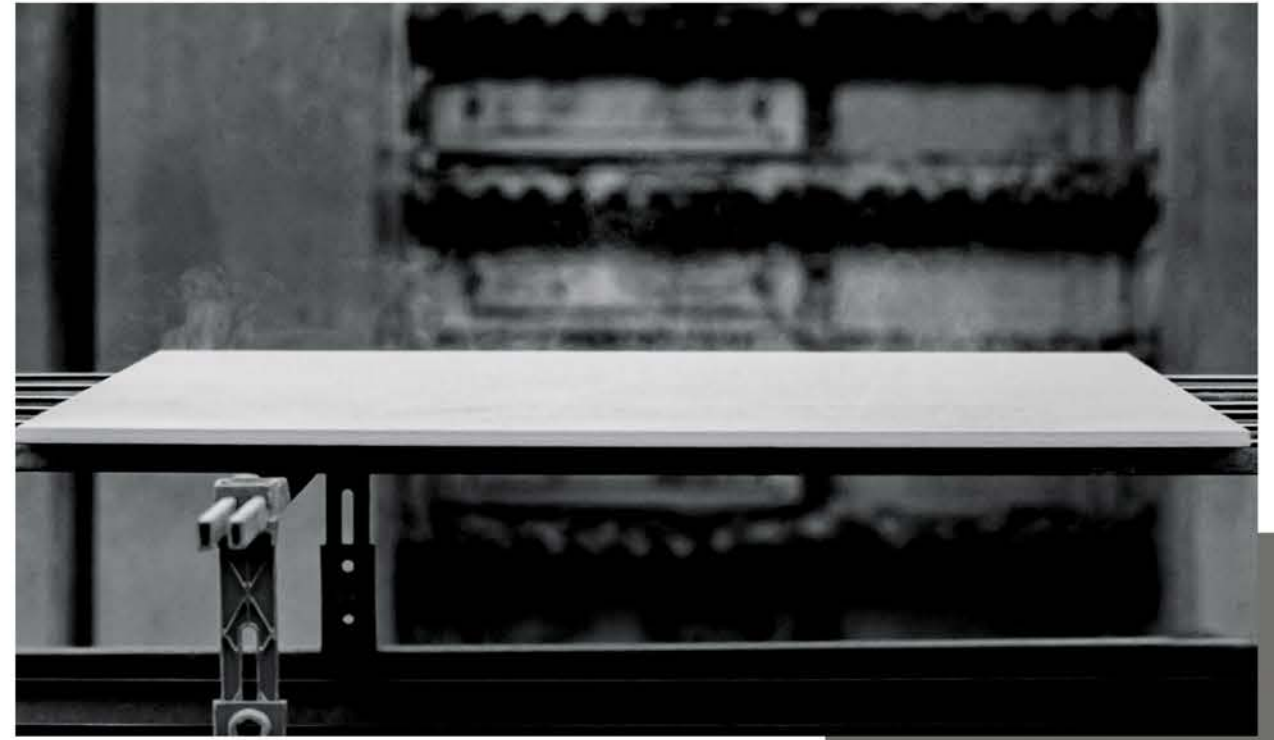

About us

THIS COMPANY HAS INTRODUCED NEW TECHNOLOGIES TO THE COUNTRY'S TILE AND CERAMIC INDUSTRIES IN SEVERAL STAGES BY EQUIPPING AND RENOVATING ITS PRODUCTION LINES AND HAS BEEN ABLE TO MAKE SIGNIFICANT PROGRESS IN THE QUALITY AND QUANTITY OF ITS PRODUCTS AS ONE OF THE PIONEERS OF THIS INDUSTRY.

THROUGHOUT THE YEARS OF ITS ACTIVITY, HAFEZTILE HAS BEEN ABLE TO KEEP PACE WITH THE GLOBAL DEVELOPMENTS OF THE TILE AND CERAMIC INDUSTRY BY RELYING ON NEW TECHNOLOGIES AND THE DEVELOPMENT OF HUMAN RESOURCES, AND RENOVATING AND EQUIPPING ITS MACHINERY, AND RESPOND WELL TO THE NEW NEEDS AND TASTES OF THE MARKET, AND THUS FROM YEARS BEFORE BEING KNOWN AS ONE OF THE NAMES OF THIS INDUSTRY IN THE COUNTRY.

Currently, Hafeztile has earned the title of the first producer of 100x100 nano-polished and matt porcelain. The production of this size has started in August 1997 by using the latest technology and the best raw materials. The salient features of this product are water absorption less than 0.5, resistant to stains, scratches, bending, wear and acid and base. In general, all technical and quality items of the product are defined within the global standard range.

Apart from the domestic sales network and its own brands, this factory exports its products to countries such as Iraq, Armenia, Afghanistan, Russia, Azerbaijan, Germany, Georgia, Kazakhstan, UAE, Turkey, etc.

THIS FACTORY HAS THE POTENTIAL TO PRODUCE GOODS IN DIFFERENT SIZES, INCLUDING 30X30 - 30X60 - 60X60 - 80X80 - 60X120 - 100X100 - 120X120 - 80X160