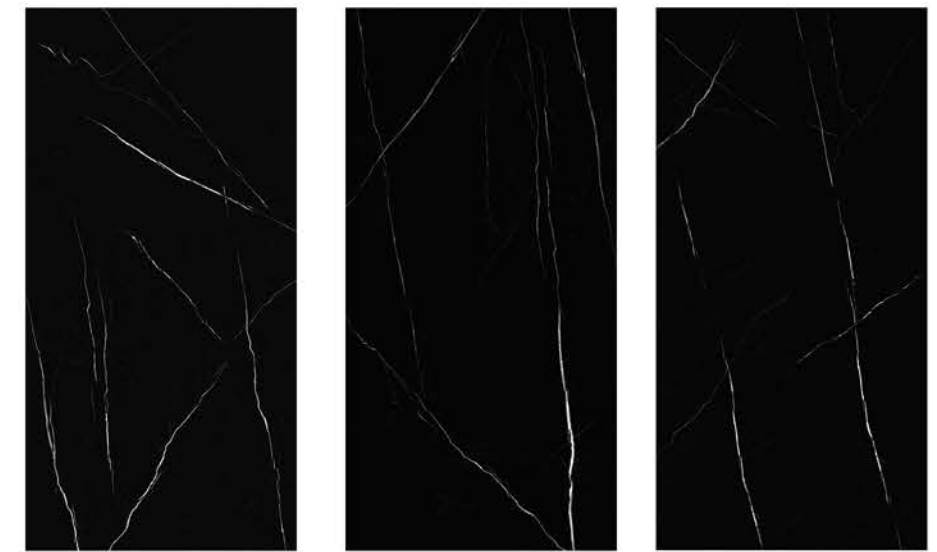

PALLET	SQM SUGGESTION	WEIGHT OF TRUCK	WEIGHT OF PER PALLET (KG)	WEIGHT OF PER CARTOON (KG)	SQM ON PER PALLET	SQM PER CARTOON	NO. OF CARTOONS IN PER PALLET	NO. OF TILES IN PER CARTOONS	SIZE
14	985.6	18298	1307	30.5	70.4	1.28	55	1	80X160