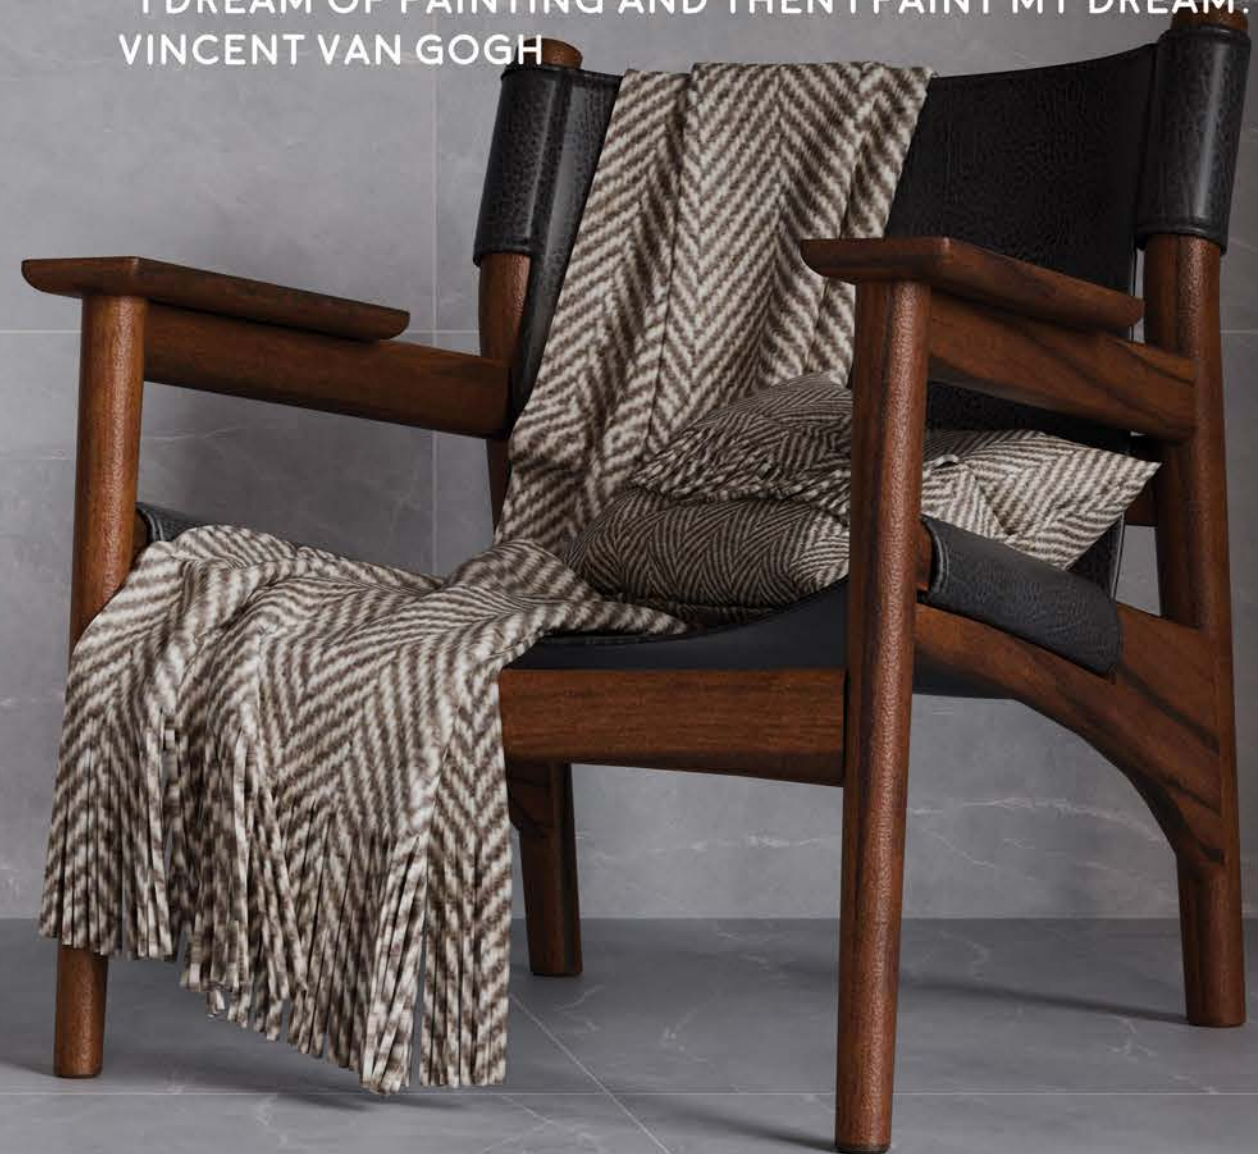

LITHGOW

"I DREAM OF PAINTING AND THEN I PAINT MY DREAM."
VINCENT VAN GOGH

60X120

SMALL TABIIO MATT