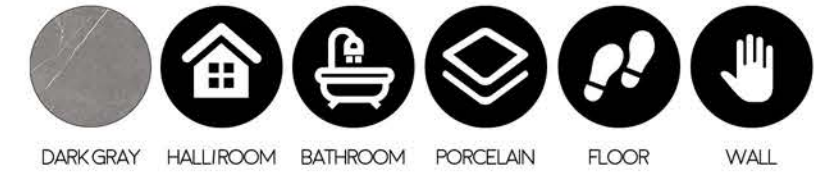

KAZHAL

NANO POLISHED/MATT

THICKNESS 9MM

NANO POLISHED/MATT

PALLET	SQM SUGGESTION	WEIGHT OF TRUCK	WEIGHT OF PER PALLET (KG)	WEIGHT OF PER CARTOON (KG)	SQM ON PER PALLET	SQM PER CARTOON	NO. OF CARTOONS IN PER PALLET	NO. OF TILES IN PER CARTOONS	SIZE
17	1321.92	27574	1622	42	73.44	2.16	34	3	60X120