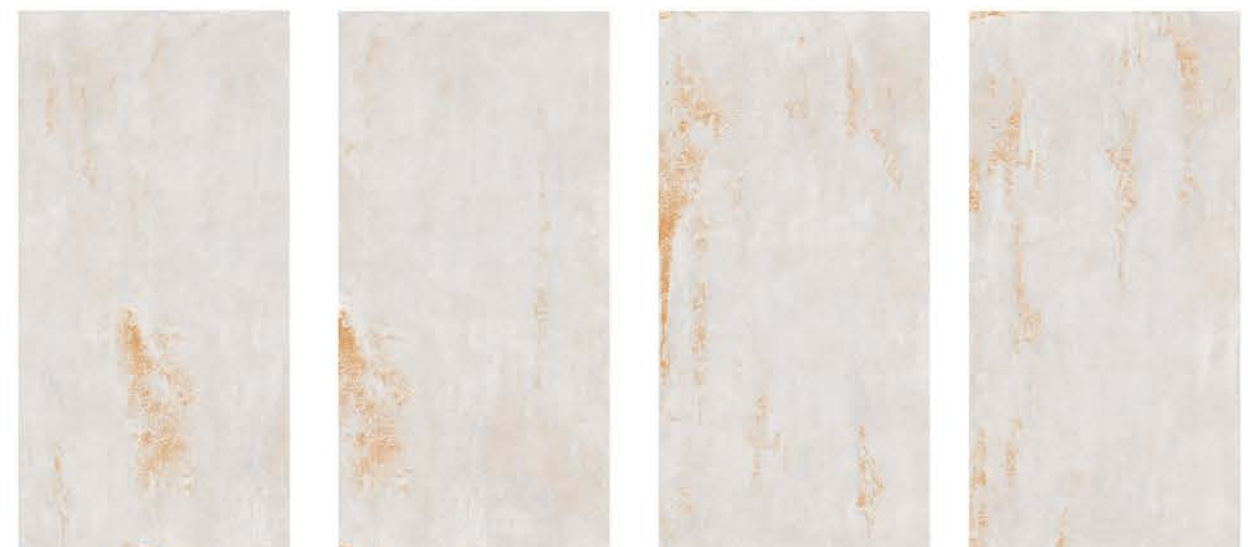

80*160
LIGHT GRAY
4FACES

METAL

"INTERIORS SHOULDN'T BE STATIC WORKS OF ART.
YOU'RE MEANT TO INTERACT WITH THEM."
ALEXANDRA ANGLE

80X160

SEMI POLISHED

METAL

SEMI POLISHED

THICKNESS 11MM